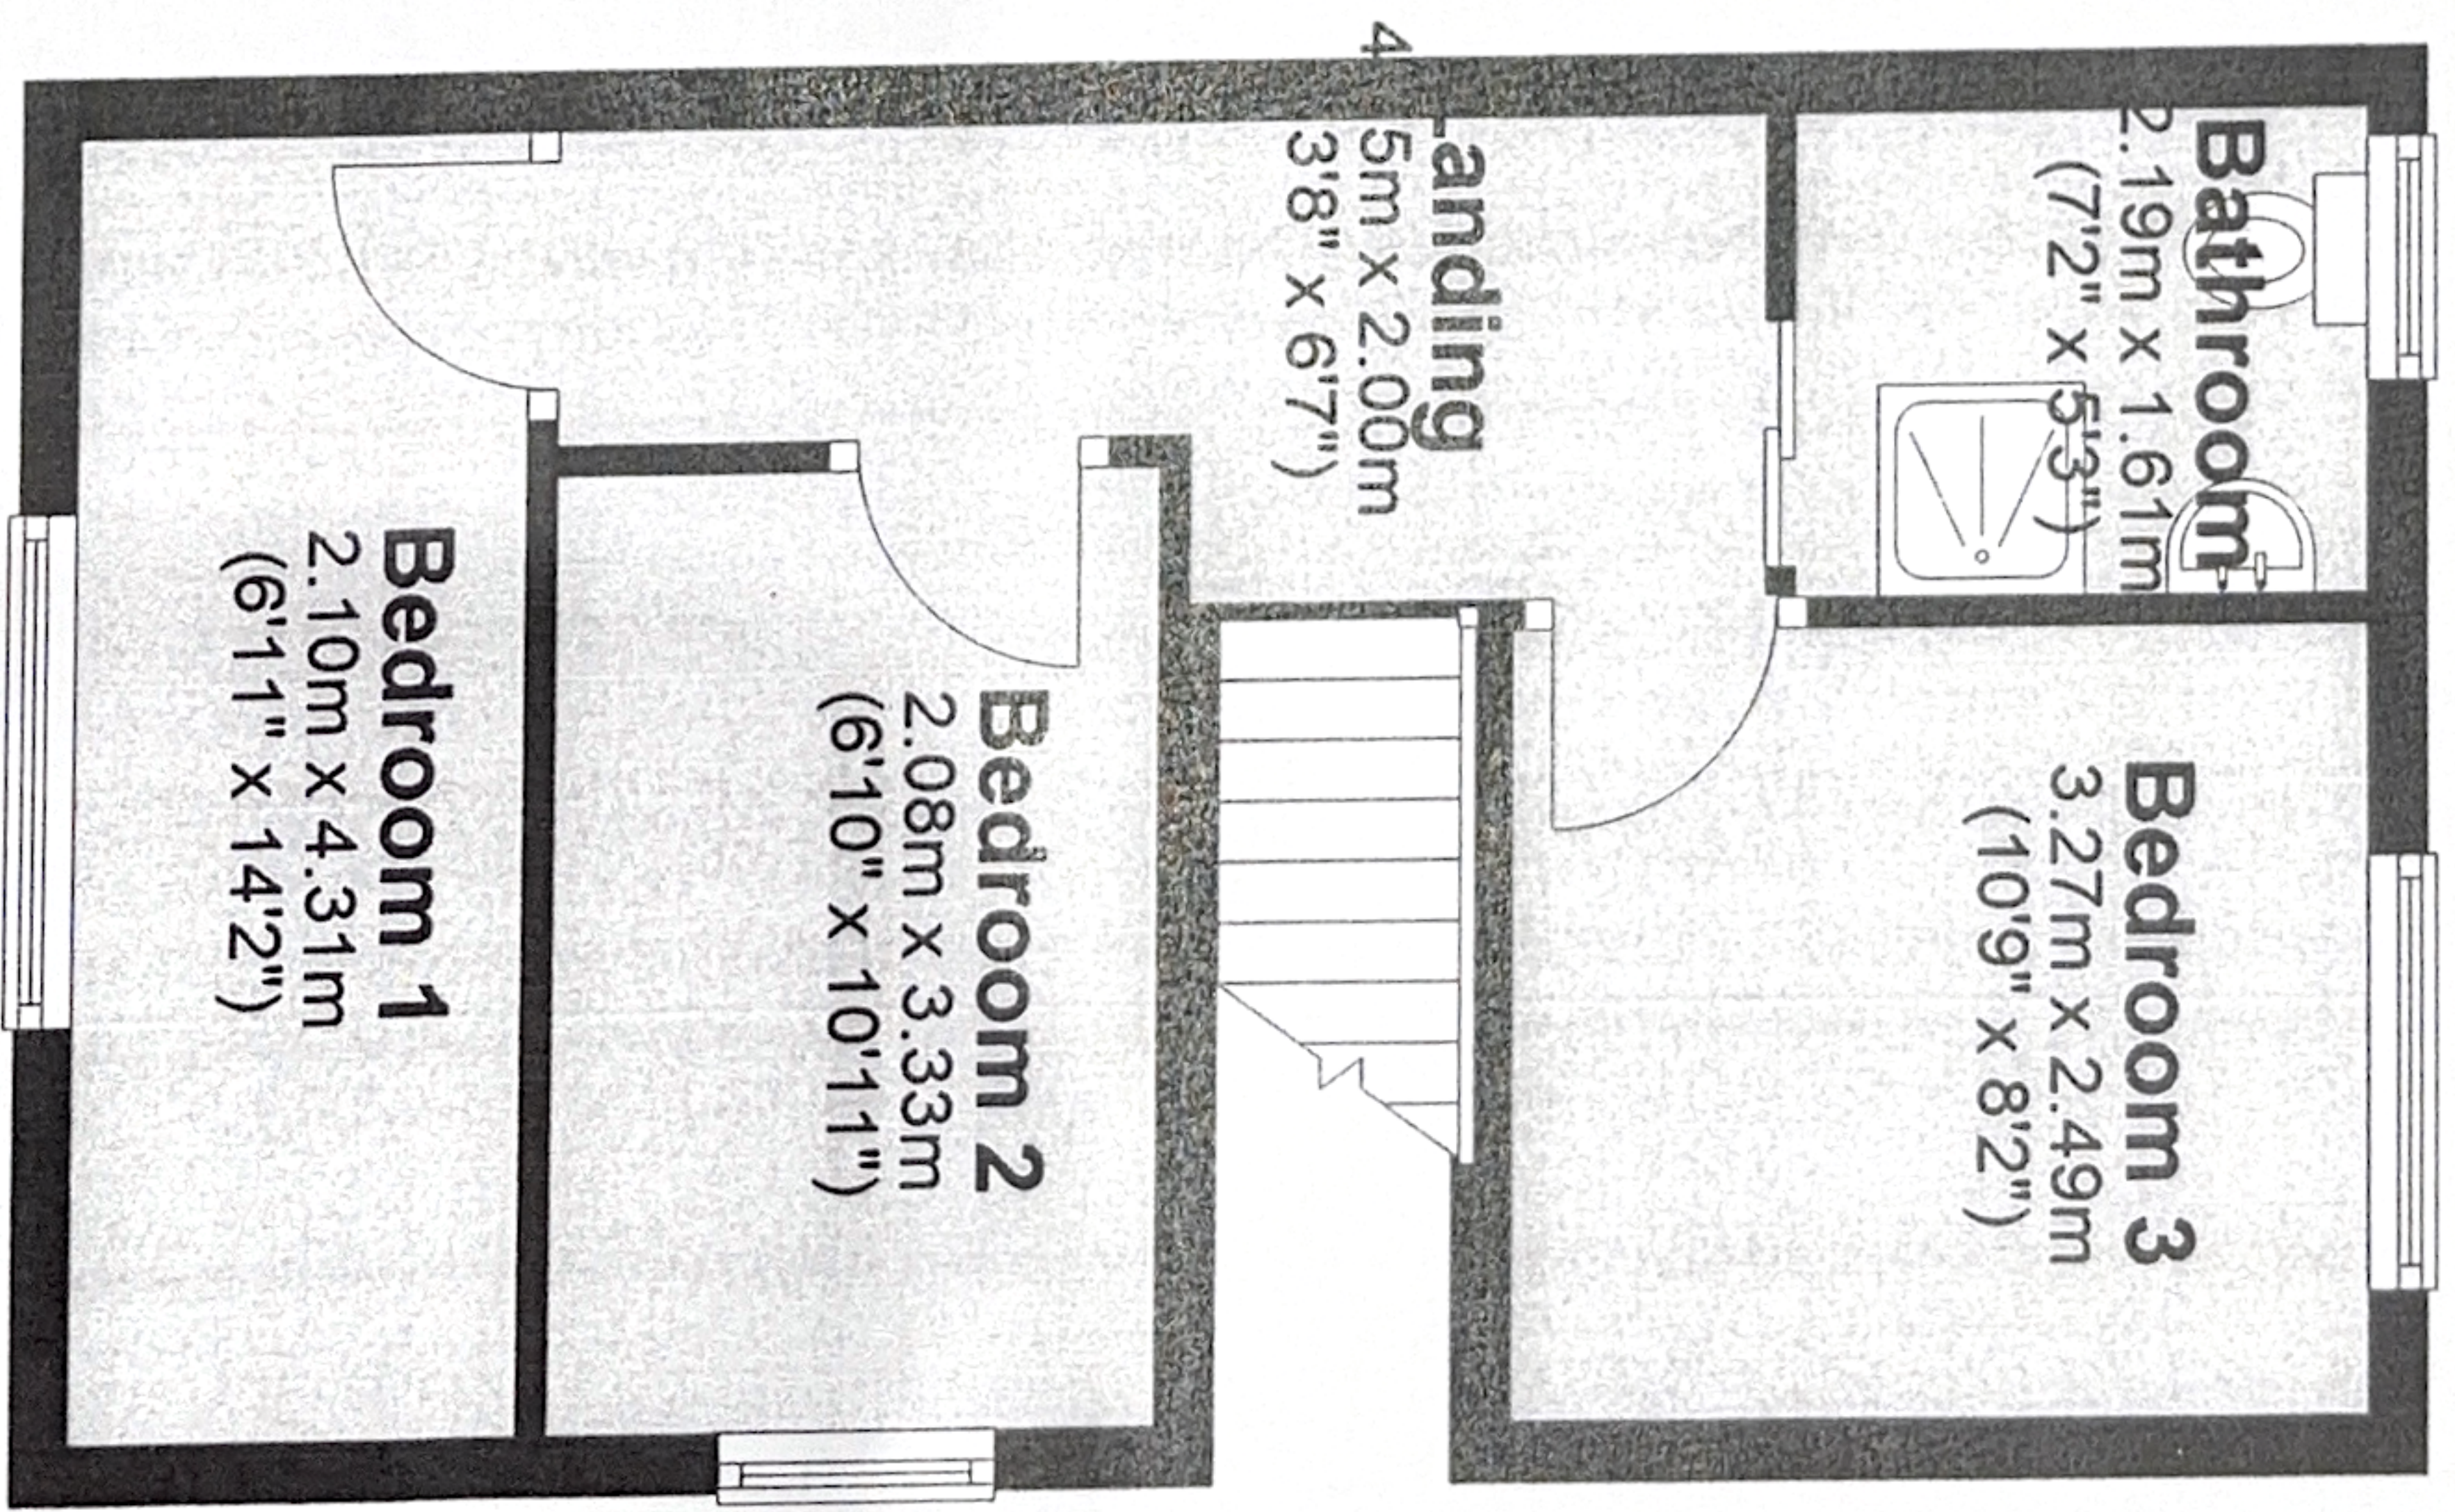

# Ground Floor

Approx. 34.5 sq. metres (370.9 sq. feet)

25 Worsley Rd.  
North.

# First Floor

Approx. 34.3 sq. metres (368.7 sq. feet)

Total area: approx 697 sq metres (7520 sq feet)