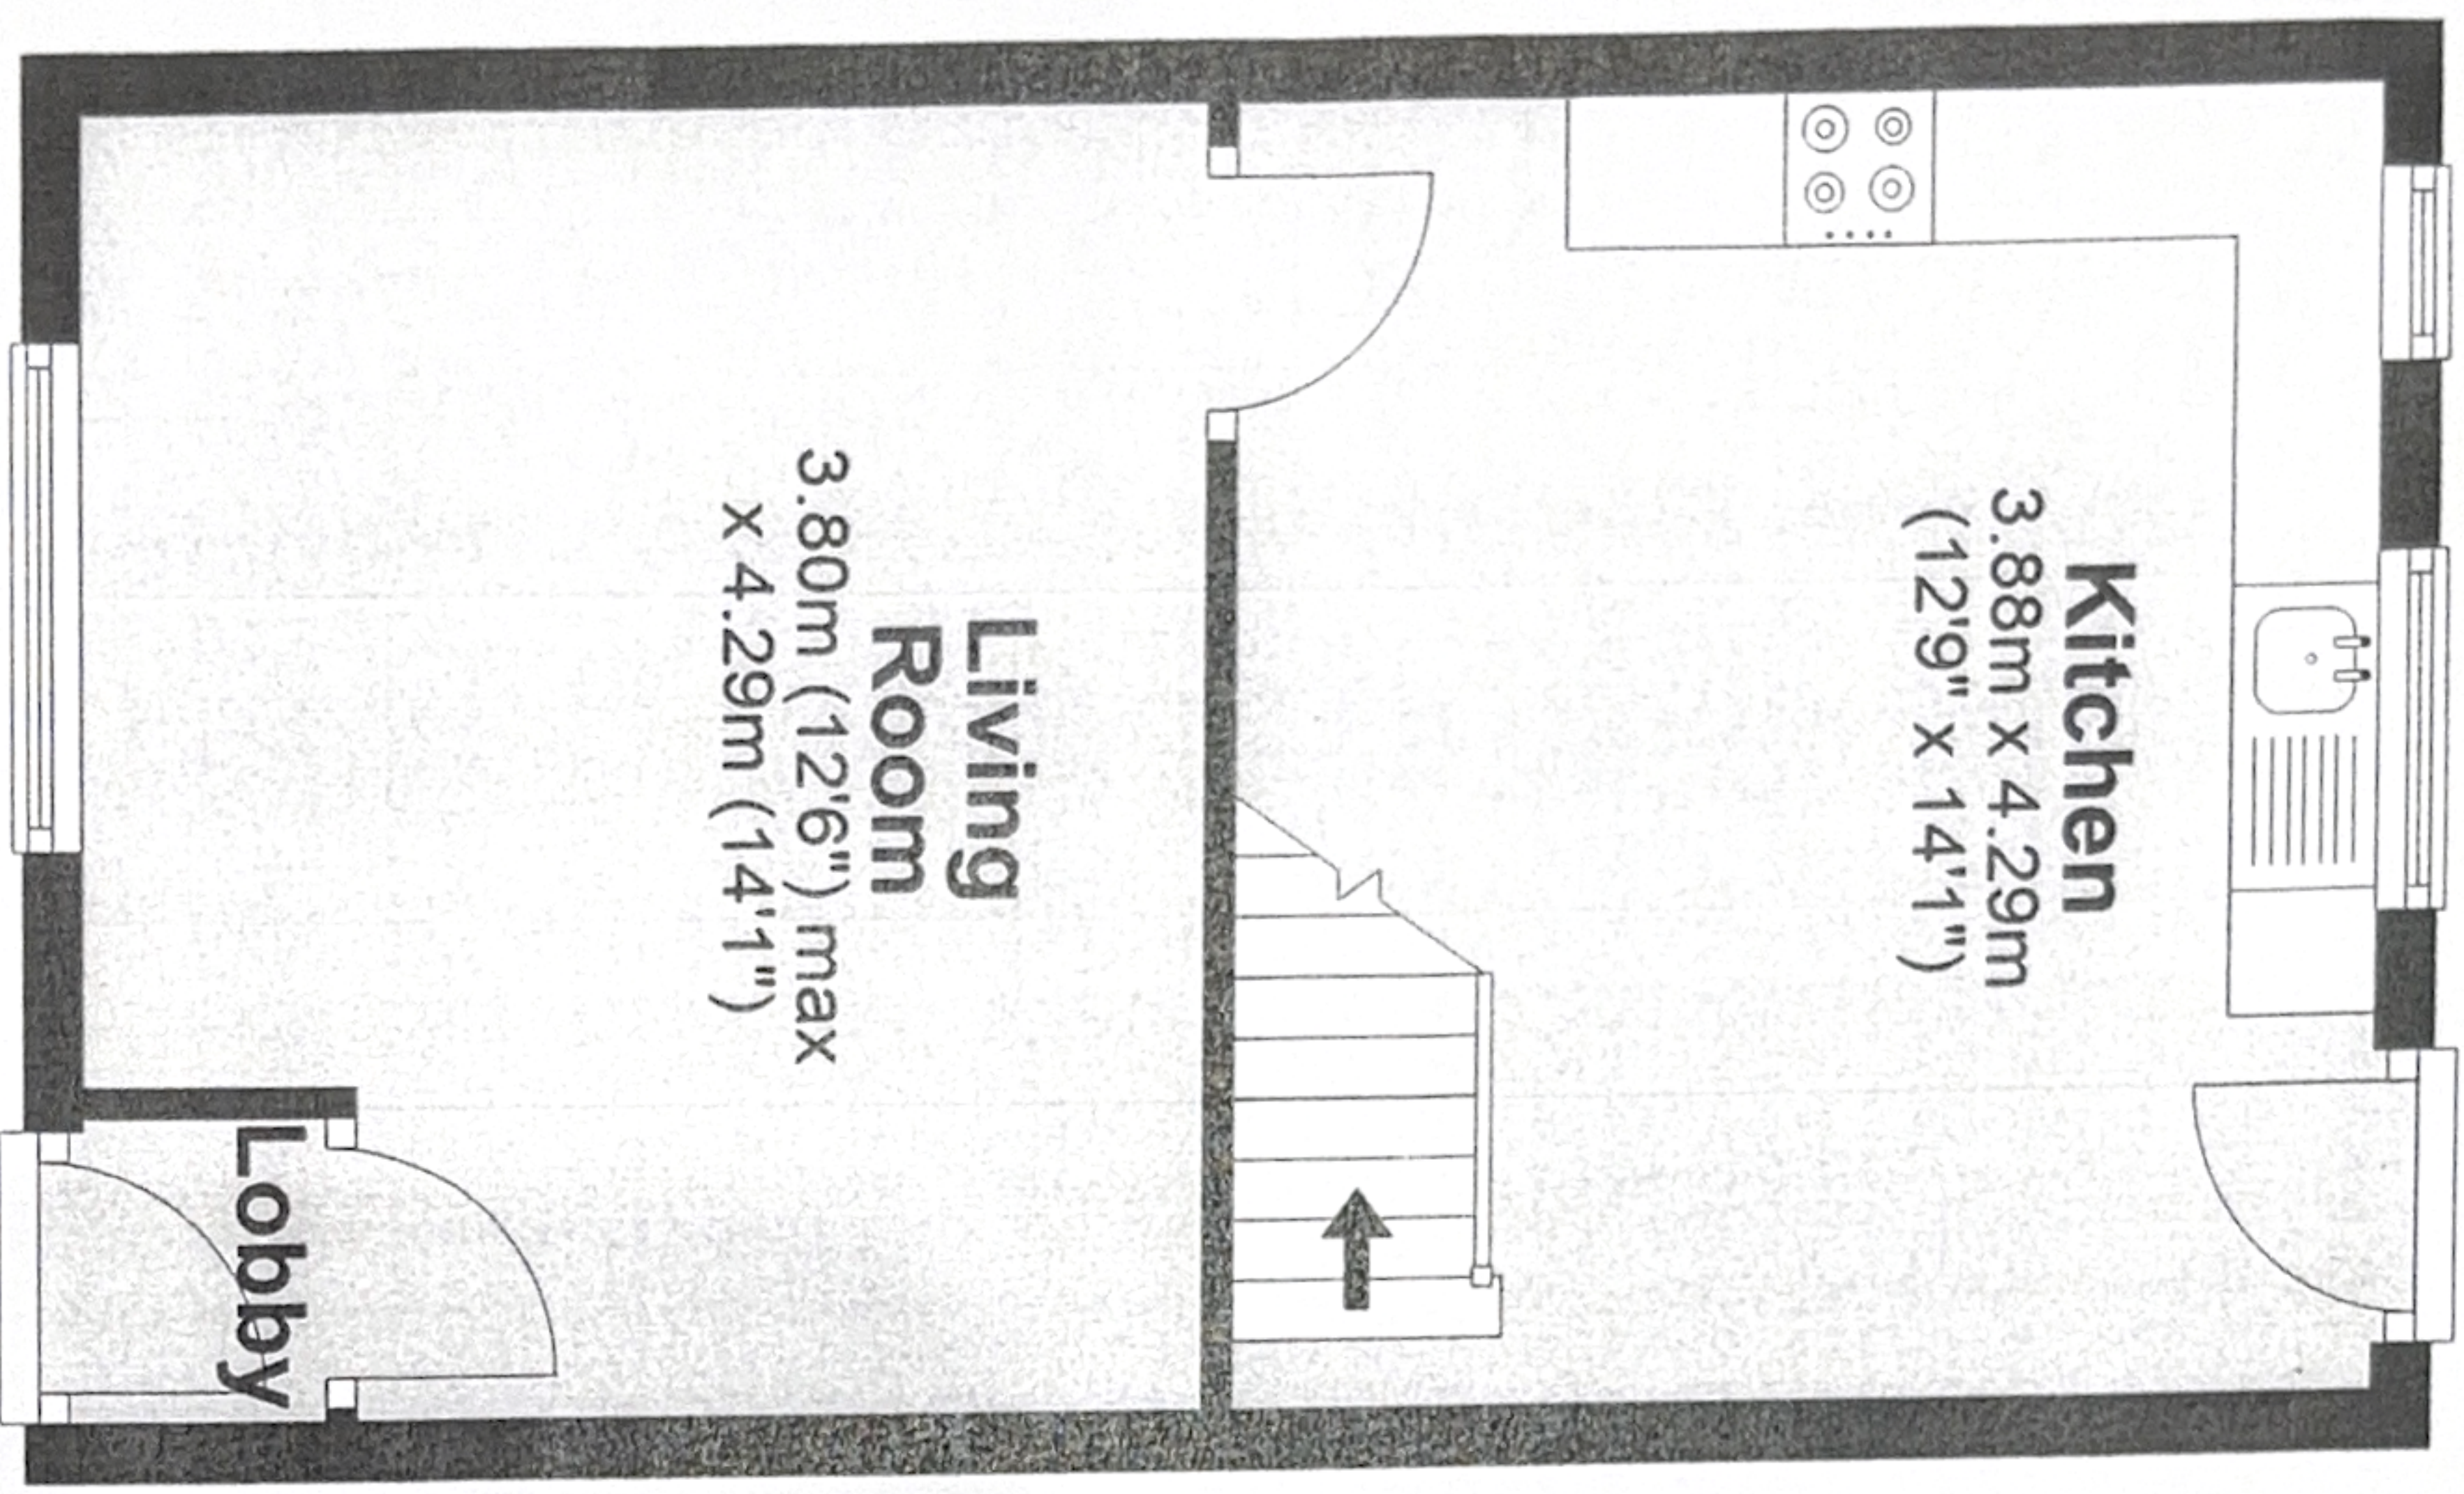

# Ground Floor

Approx. 34.5 sq. metres (370.9 sq. feet)

25 Worsley Rd.  
North.

# First Floor

Approx. 34.3 sq. metres (368.7 sq. feet)

Total area: approx 697 sq metres (7520 sq feet)